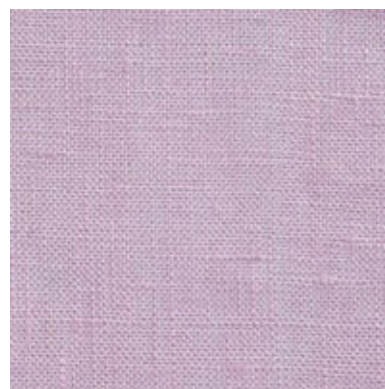

Tortora

Lime

Red / Rosso

Crimson Red / Cremisi

Thistle Pink / Rosa cardo

Purple / Viola

Turquoise / Turchese

Navy / Blu navy

White / Bianco

Powder Blue / Polvere